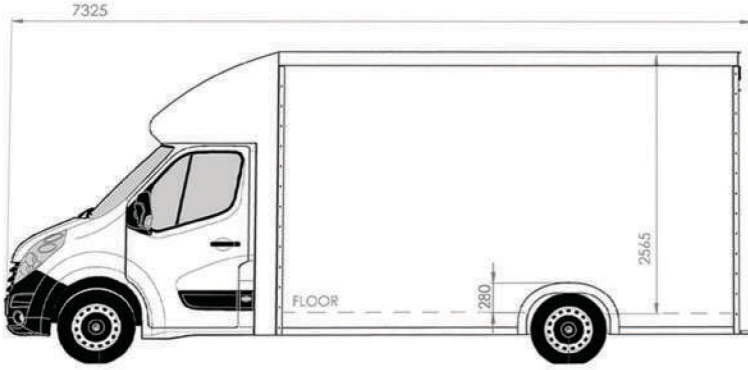

ENFIELD

24_{M3}

LOW LOADER

CALL TODAY

0116 264 1030

WWW.CHARNWOODCOMMERCIAL.CO.UK
EMAIL: SALES@CHARNWOODCOMMERCIAL.CO.UK

24M³
CARRYING
CAPACITY

REAR CLOSURE
OPTIONS:

PAYLOAD:
1400KG

STANDARD BODY SPEC:

- 3 PIECE AERODYNAMIC CANOPY
- ALUMINIUM REAR FRAME
- GRP ROOF SKIN WITH TOP HATS
- NON-SLIP WISADEC FLOOR
- PLYWOOD INTERNAL BULKHEAD
- COMPOSITE LIGHTWEIGHT SIDE PANELS
- EXTERNAL MARKER LIGHTS FOR TYPE APPROVAL
- INTERNAL COMPOSITE WHEEL BOXES
- 1 ROW LOADLOK PER SIDE
- 1 INTERNAL LED LIGHT
- 200MM ALUMINIUM KICKPLATE
- YELLOW POWDERCOATED REAR STEP
- ROLLER SHUTTER DOOR