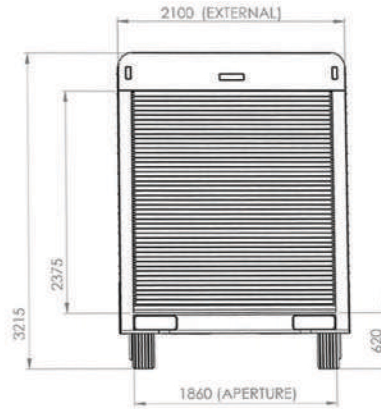

ENFIELD

24_{M3}

LOW LOADER

CALL TODAY

0116 264 1030

WWW.CHARNWOODCOMMERCIAL.CO.UK
EMAIL: SALES@CHARNWOODCOMMERCIAL.CO.UK

24M³
CARRYING
CAPACITY

REAR CLOSURE
OPTIONS:

PAYLOAD:
1400KG

STANDARD BODY SPEC:

- 3 PIECE AERODYNAMIC CANOPY
- ALUMINIUM REAR FRAME
- GRP ROOF SKIN WITH TOP HATS
- NON-SLIP WISADEC FLOOR
- PLYWOOD INTERNAL BULKHEAD
- COMPOSITE LIGHTWEIGHT SIDE PANELS
- EXTERNAL MARKER LIGHTS FOR TYPE APPROVAL
- INTERNAL COMPOSITE WHEEL BOXES
- 1 ROW LOADLOK PER SIDE
- 1 INTERNAL LED LIGHT
- 200MM ALUMINIUM KICKPLATE
- YELLOW POWDERCOATED REAR STEP
- ROLLER SHUTTER DOOR