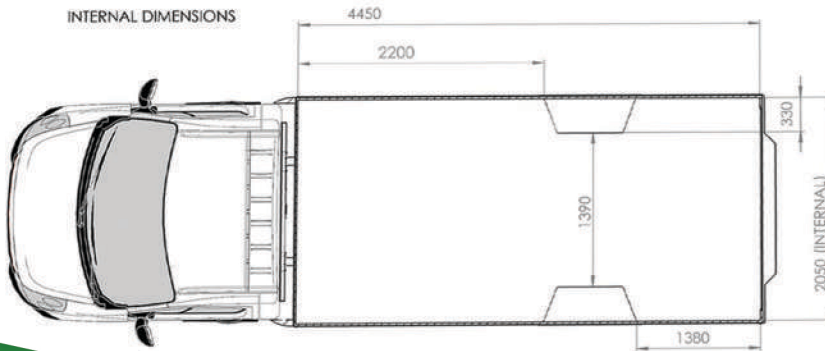

ENFIELD

24_{M3}

LOW LOADER

CALL TODAY

0116 264 1030

WWW.CHARNWOODCOMMERCIAL.CO.UK
EMAIL: SALES@CHARNWOODCOMMERCIAL.CO.UK

24M³
CARRYING
CAPACITY

REAR CLOSURE
OPTIONS:

PAYLOAD:
1400KG

STANDARD BODY SPEC:

- 3 PIECE AERODYNAMIC CANOPY
- ALUMINIUM REAR FRAME
- GRP ROOF SKIN WITH TOP HATS
- NON-SLIP WISADEC FLOOR
- PLYWOOD INTERNAL BULKHEAD
- COMPOSITE LIGHTWEIGHT SIDE PANELS
- EXTERNAL MARKER LIGHTS FOR TYPE APPROVAL
- INTERNAL COMPOSITE WHEEL BOXES
- 1 ROW LOADLOK PER SIDE
- 1 INTERNAL LED LIGHT
- 200MM ALUMINIUM KICKPLATE
- YELLOW POWDERCOATED REAR STEP
- ROLLER SHUTTER DOOR