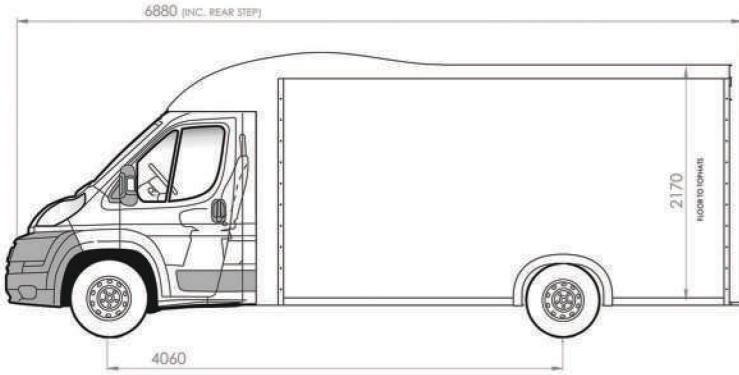

ADURO

20M³

LOW LOADER

CALL TODAY

0116 264 1030

WWW.CHARNWOODCOMMERCIAL.CO.UK
EMAIL: SALES@CHARNWOODCOMMERCIAL.CO.UK

20_{M3}
CARRYING
CAPACITY

REAR CLOSURE
OPTIONS:

PAYLOAD:
1450KG

STANDARD BODY SPEC:

- 4 PIECE AERODYNAMIC CANOPY
- ALUMINIUM REAR FRAME
- GRP ROOF SKIN WITH TOP HATS
- NON-SLIP WISADEC FLOOR
- PLYWOOD INTERNAL BULKHEAD
- COMPOSITE LIGHTWEIGHT SIDE PANELS
- EXTERNAL MARKER LIGHTS FOR TYPE APPROVAL
- INTERNAL COMPOSITE WHEEL BOXES
- 1 ROW LOADLOK PER SIDE
- 1 INTERNAL LED LIGHT
- 200MM ALUMINIUM KICKPLATE
- YELLOW POWDERCOATED REAR STEP
- ROLLER SHUTTER DOOR