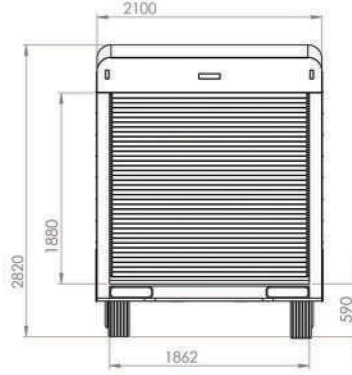

ADURO

20M³

LOW LOADER

CALL TODAY

0116 264 1030

WWW.CHARNWOODCOMMERCIAL.CO.UK
EMAIL: SALES@CHARNWOODCOMMERCIAL.CO.UK

20_{M3}
CARRYING
CAPACITY

REAR CLOSURE
OPTIONS:

PAYLOAD:
1450KG

STANDARD BODY SPEC:

- 4 PIECE AERODYNAMIC CANOPY
- ALUMINIUM REAR FRAME
- GRP ROOF SKIN WITH TOP HATS
- NON-SLIP WISADEC FLOOR
- PLYWOOD INTERNAL BULKHEAD
- COMPOSITE LIGHTWEIGHT SIDE PANELS
- EXTERNAL MARKER LIGHTS FOR TYPE APPROVAL
- INTERNAL COMPOSITE WHEEL BOXES
- 1 ROW LOADLOK PER SIDE
- 1 INTERNAL LED LIGHT
- 200MM ALUMINIUM KICKPLATE
- YELLOW POWDERCOATED REAR STEP
- ROLLER SHUTTER DOOR