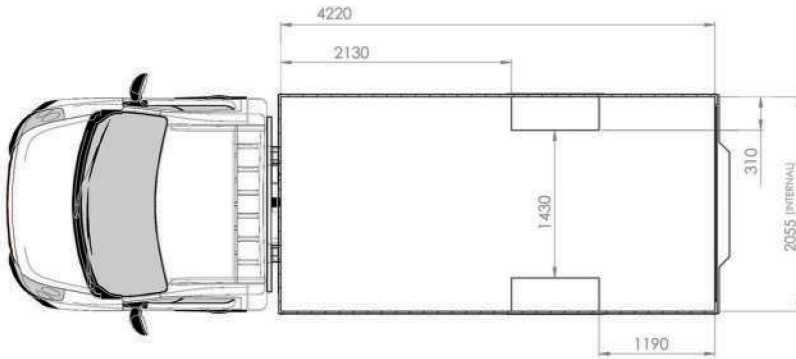

ADURO

20M³

LOW LOADER

CALL TODAY

0116 264 1030

WWW.CHARNWOODCOMMERCIAL.CO.UK
EMAIL: SALES@CHARNWOODCOMMERCIAL.CO.UK

20_{M3}
CARRYING
CAPACITY

REAR CLOSURE
OPTIONS:

PAYLOAD:
1450KG

STANDARD BODY SPEC:

- 4 PIECE AERODYNAMIC CANOPY
- ALUMINIUM REAR FRAME
- GRP ROOF SKIN WITH TOP HATS
- NON-SLIP WISADEC FLOOR
- PLYWOOD INTERNAL BULKHEAD
- COMPOSITE LIGHTWEIGHT SIDE PANELS
- EXTERNAL MARKER LIGHTS FOR TYPE APPROVAL
- INTERNAL COMPOSITE WHEEL BOXES
- 1 ROW LOADLOK PER SIDE
- 1 INTERNAL LED LIGHT
- 200MM ALUMINIUM KICKPLATE
- YELLOW POWDERCOATED REAR STEP
- ROLLER SHUTTER DOOR